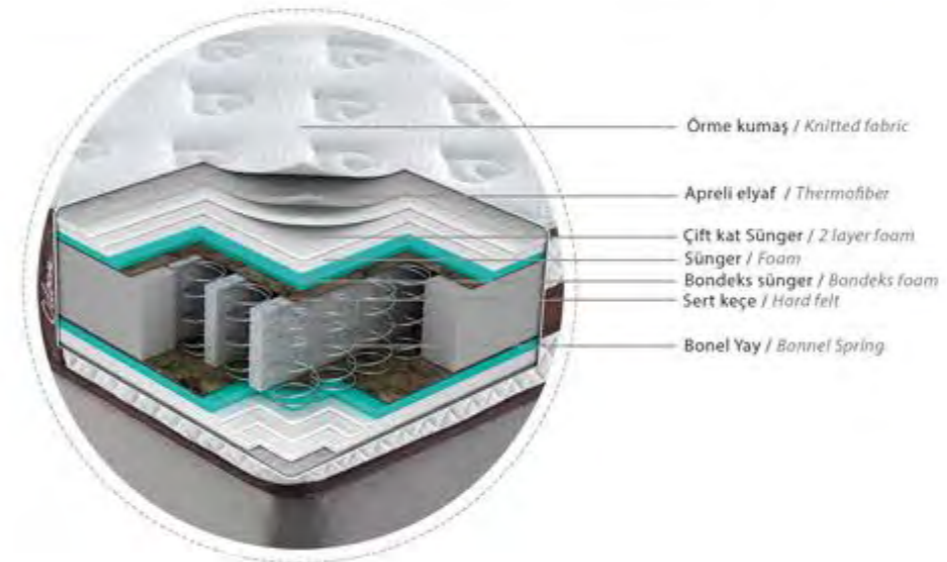

kaybonnel concept