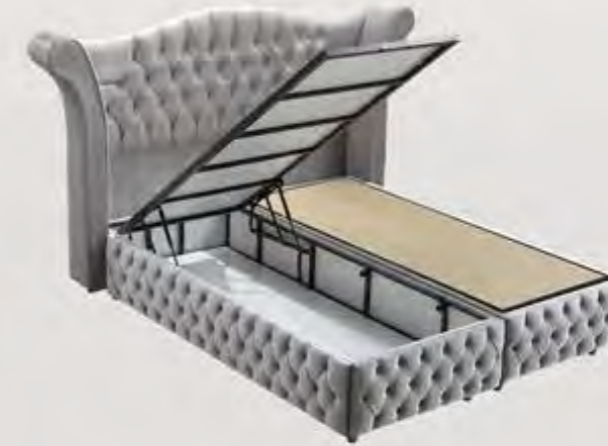

BAZA / BAŞLIK

Yeni yatağınızın yatak odanıza katacağı şıklığı modern ve estetik Baza ve Başlıklarımızla tamamlayın. Göz alıcı görüntüsünün haricinde Baza ve Başlıklarımız bir o kadar da geniş iç hacmiyle rahat bir kullanım sunmakta. Bazalarımız metal konstrüksiyonları sayesinde ağır yüklerinizi de kolaylıkla taşıyacaktır. Özel ve yüksek ayakları temizliği kolaylaştırdığı gibi Bazalara ekstra bir şıklık katıyor. Baza ve Başlıklarımız deri ve kumaş kaplamalı olmak üzere farklı renk ve boyutlarda üretilmektedir.

BASE / HEADBOARD

Complete the elegance which your new mattress will bring to your bedroom with our modern and esthetical bases and headboards. Other than its glamorous appearance, our bases and headboards offer a comfortable usage with their vast storage spaces. Our bases are able to easily support your heavy loads thanks to their metal construction. Their exclusive and elevated legs add additional elegance to your mattress along with making cleaning easy. Our bases and headboards are manufactured in different colours and sizes as leather or fabric clothed.

BS 005