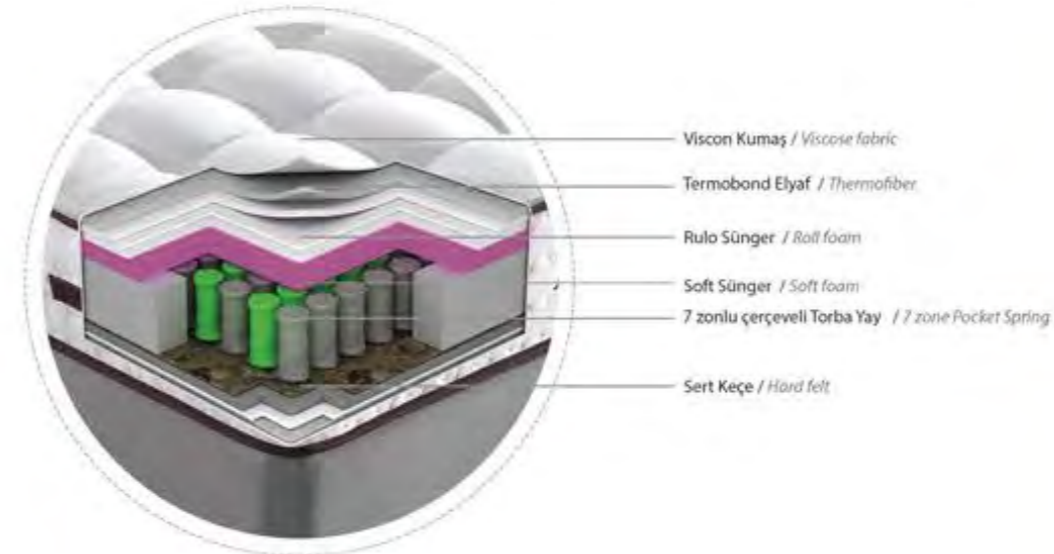

kaypocket concept